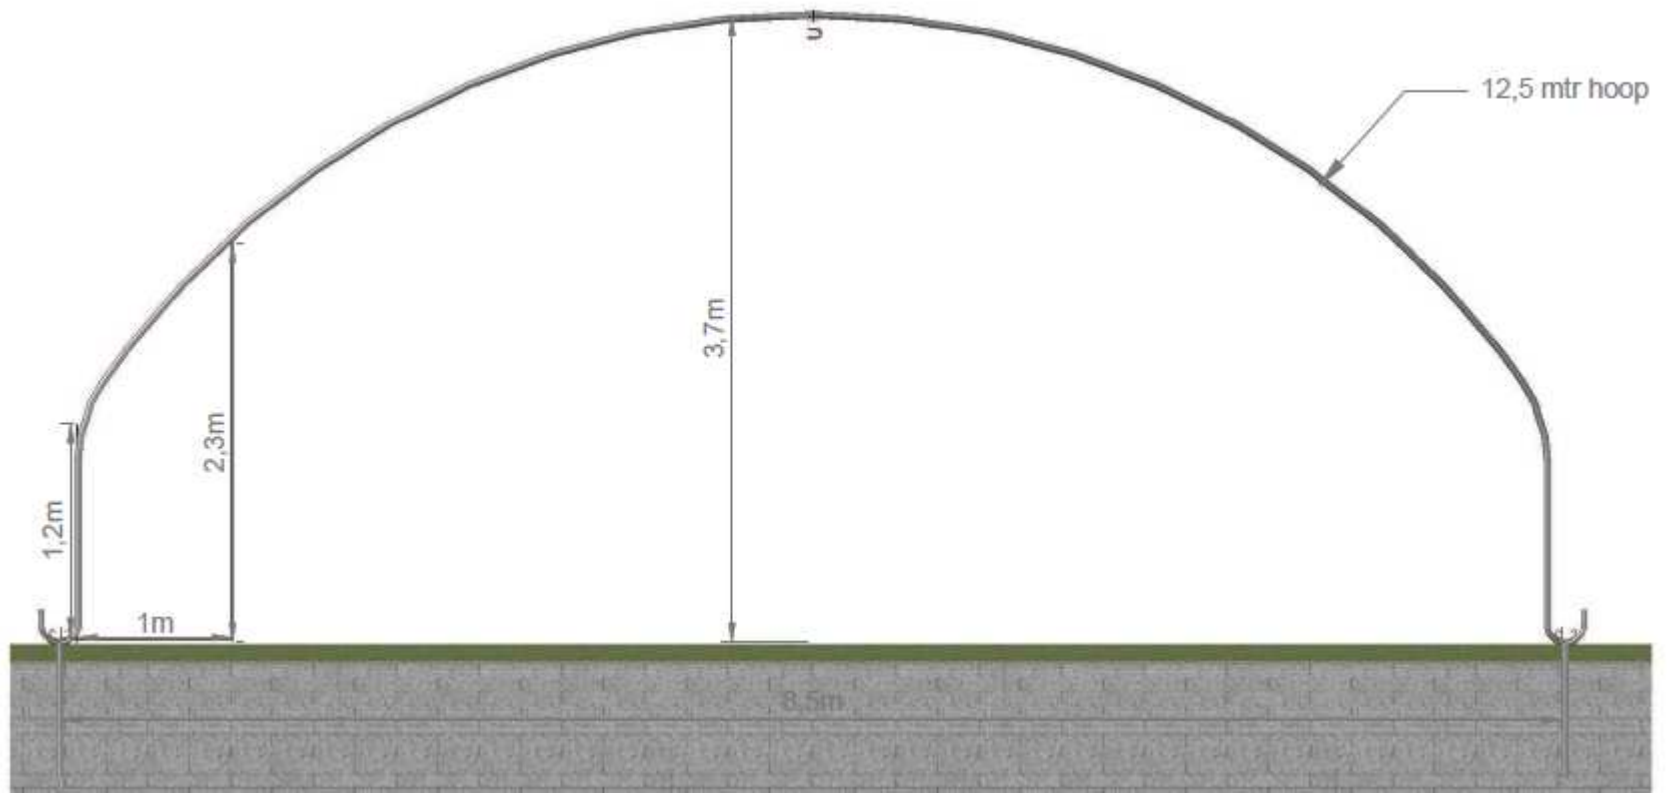

Ford Farm, Botley Road
Bishops Waltham, SO32 1DR

Application for the erection of poly tunnels for the
production of soft fruit and berries on agricultural
land, phase ii,(part retrospective)

Application Number:
20/01388/HOU

Poly tunnels currently in place

Area of poly tunnels to be erected

Line of existing hedge to be reinforced with additional planting

Looking south towards
Botley Road

Line of existing hedge
to be reinforced

View looking east

Views looking north and south along farm track and foot path to west of site.

Bund to existing drainage pond

Looking east

Looking south

Views looking across
area of proposed poly
tunnels

Looking west

View from ground
and first floor of
Park Lane Cottage

Recommendation – Approve

The existing and proposed poly tunnels will support the expansion of the agricultural business to the benefit of the rural economy. Any limited visual impact will be mitigated by the provision of additional landscaping and the proposal is therefore in accordance with policies of the Development Plan.